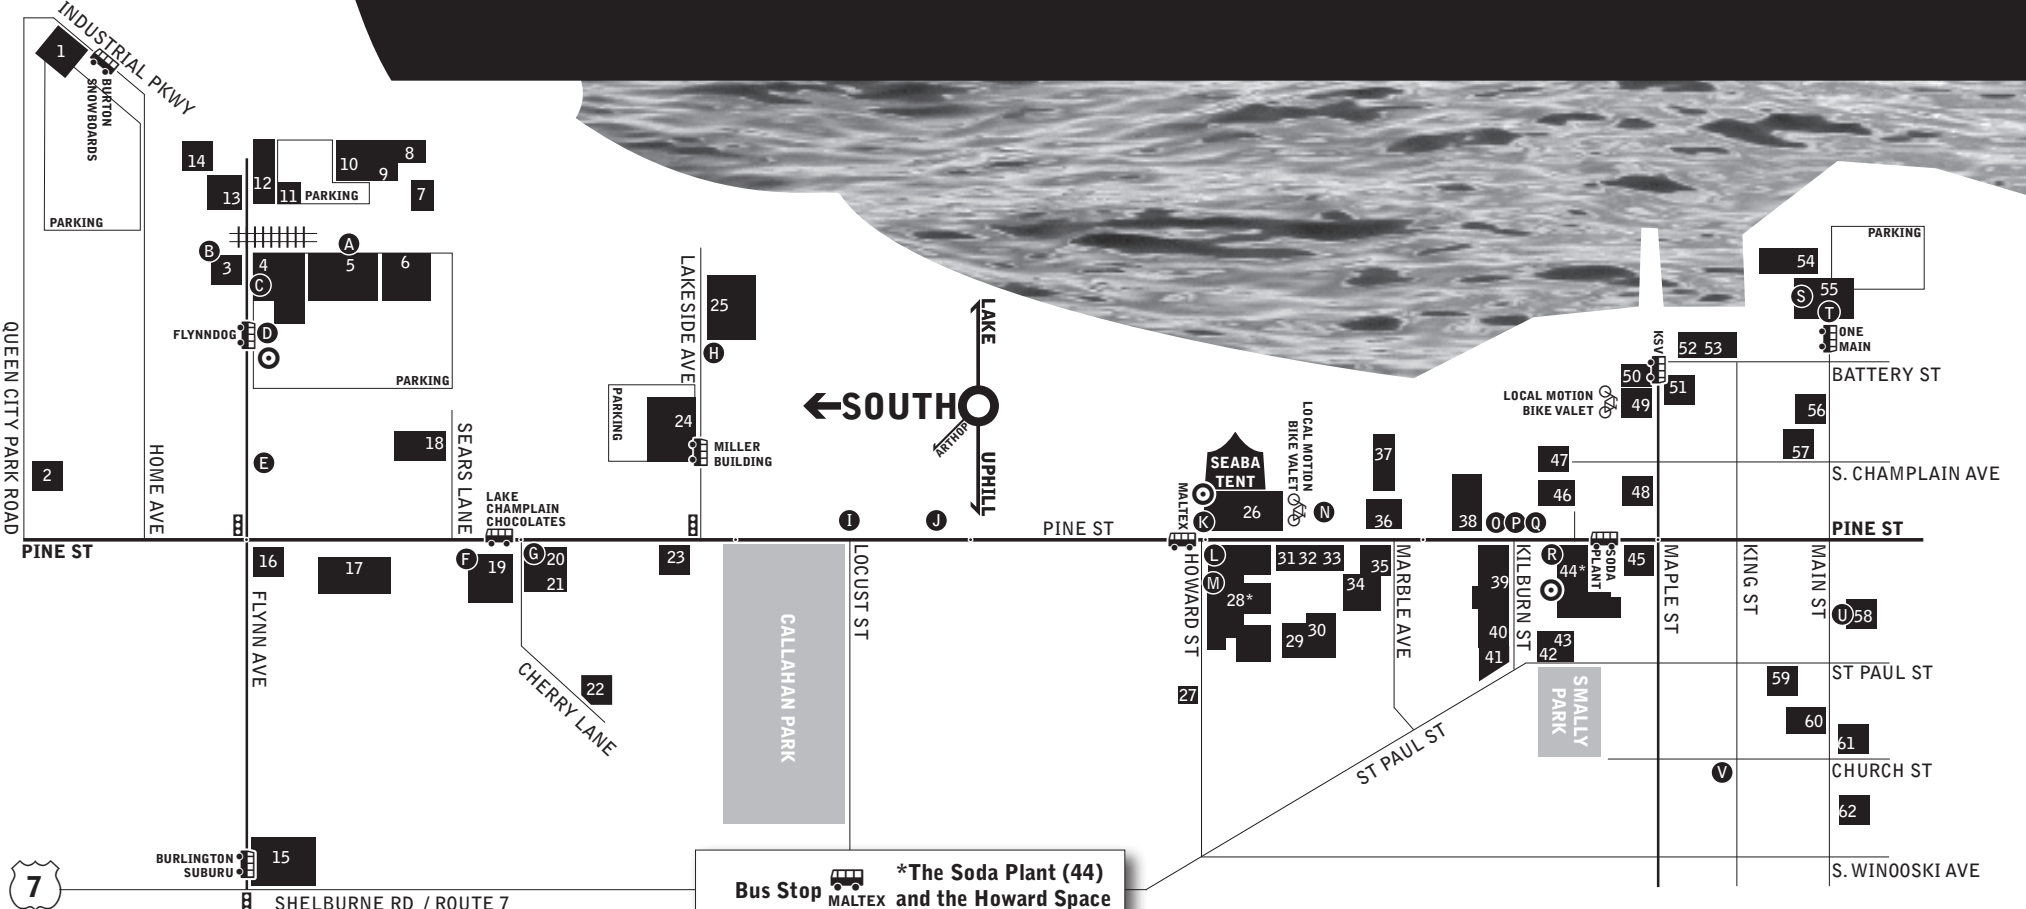

SOUTH END | ART HOP | 2011

HEALTHY HOPPING WITH:

BlueCross BlueShield of Vermont

ART HOP MAP BY:

THOUGHTFAUCET
 LET'S MAKE THINGS PEOPLE LIKE

Bus Stop MALTEX

Site 2

Sculpture 6

About a five minute walk

Water Stop

***The Soda Plant (44) and the Howard Space Center (28) contain many individual sites. Building interior maps are posted at every entrance to these buildings.**

Restrooms located at SEABA Tent.

Healthy HopPING!
 Blue Cross Blue Shield
 Walk the Art Hop for health. Free walking maps available at Blue Cross Blue Shield water stops. (Friday and Saturday)

*Site closing hours vary. See program guide for late night music, parties, fashion shows & more art!

23 MUSIC RIGHT UP YOUR ALLEY
9:00-10:00PM
 Crooks and Perverts, loading dock behind Sterling Hardwoods, 422 Pine St.
 Three-piece Bohemian band from New York City. Enjoy New York City paintings by Gillian Klein throughout the weekend.